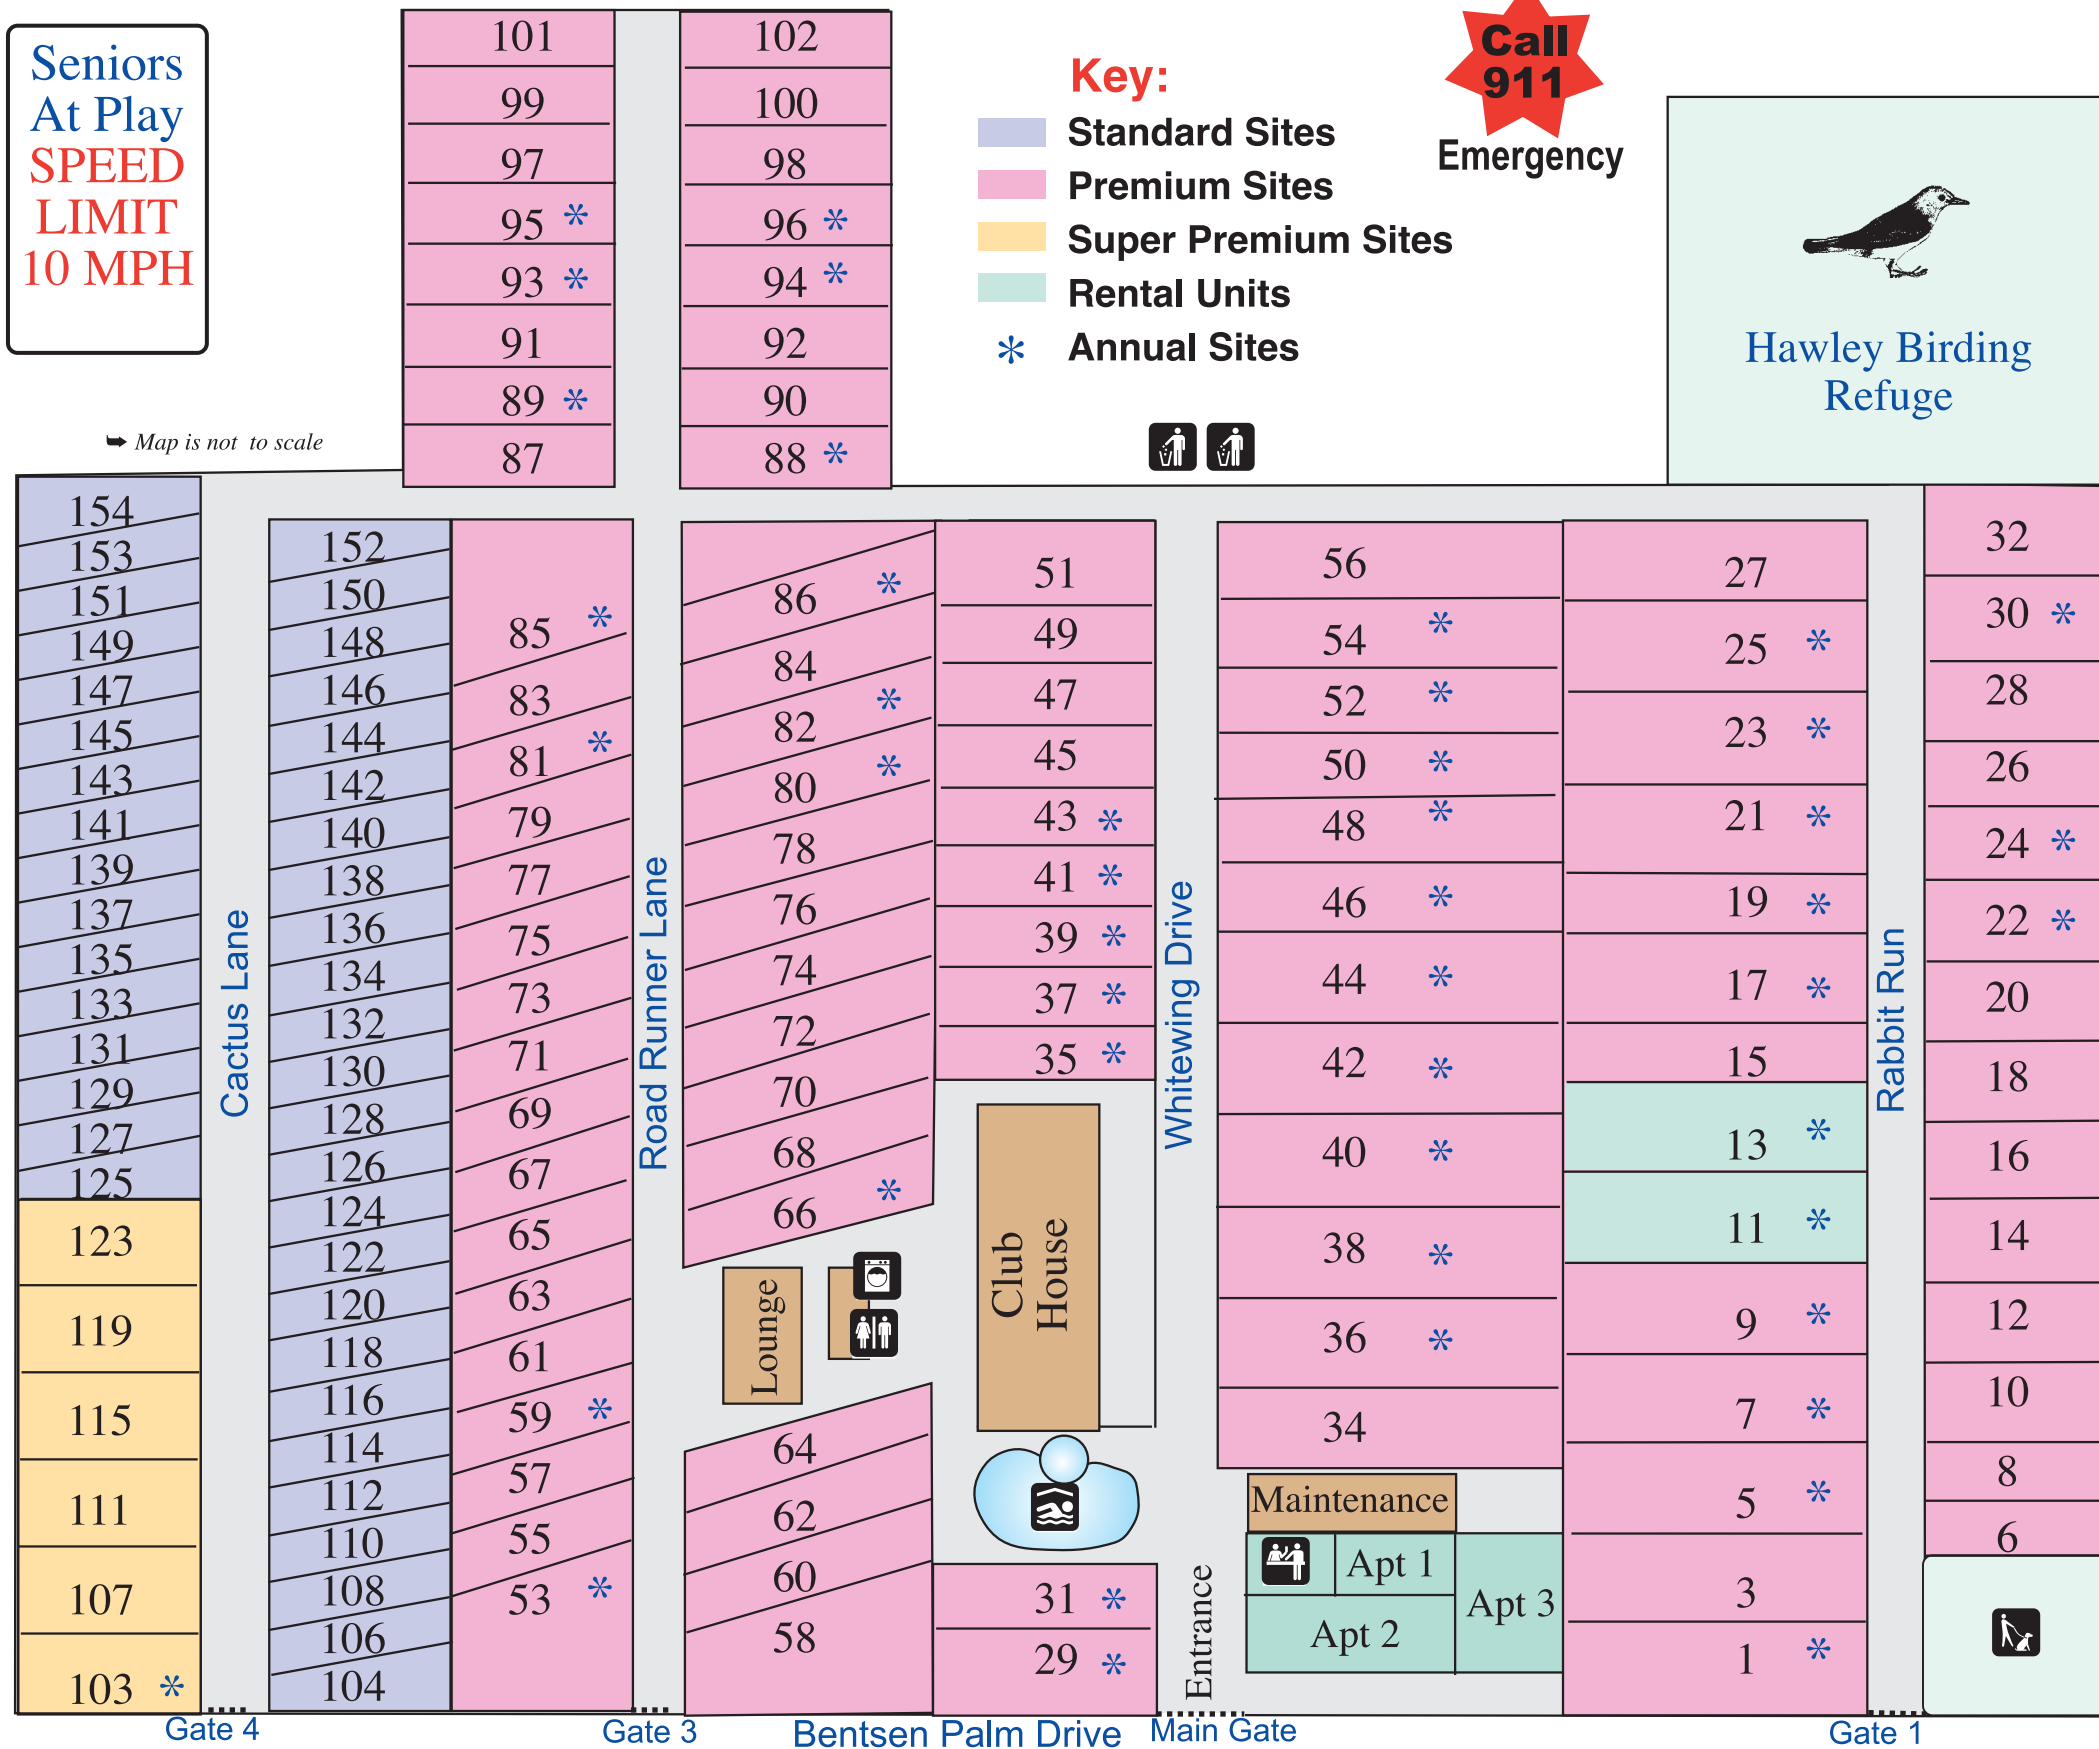

Seniors
At Play
**SPEED
LIMIT
10 MPH**

Map is not to scale

- ### Activities
- Crafts & Sewing
 - Open Jam Sessions
 - Arts & Crafts Sales
 - Ladies Day Out
 - Tours
 - Scheduled Game Nights
 - Pot Lucksl/Holiday Dinners
 - Karaoke
 - Horseshoes
 - Dances
 - Entertainment

- ### TV Stations
- 4.1 • CBS
 - 5.1 • ABC
 - 5.2 • THIS
 - 5.3 • ME
 - 5.4 • NOAA Weather
 - 15.1 • CW
 - 23.1 • NBC
 - 23.3 • ESCAPE TV
 - 23.4 • GRIT
 - 38.2 • PBS
 - 67.1 • FOX
 - 67.2 • CW

Your Site Number is: _____

Americana

THE BIRDING CENTER RV Resort

1840 S. Bentsen Palm Drive
Palmview, Texas 78572
956-581-1705

E-mail: AmericanaRVResort@yahoo.com
www.AmericanaRVResort.com

**** Free WiFi ****
in Club House
and Lounge

GPS Coordinates
N26° 13.0443' W98° 22.4451'

...Find Your Place in the Sun!

Americana RV Resort

1840 S. Bentsen Palm Drive
Palmview, Texas 78572

LEGEND

- Office
- Laundromat
- Rest Rooms/Showers
- Swimming Pool & Spa
- Garbage Dumpster & Recycling Center
- Dog Park